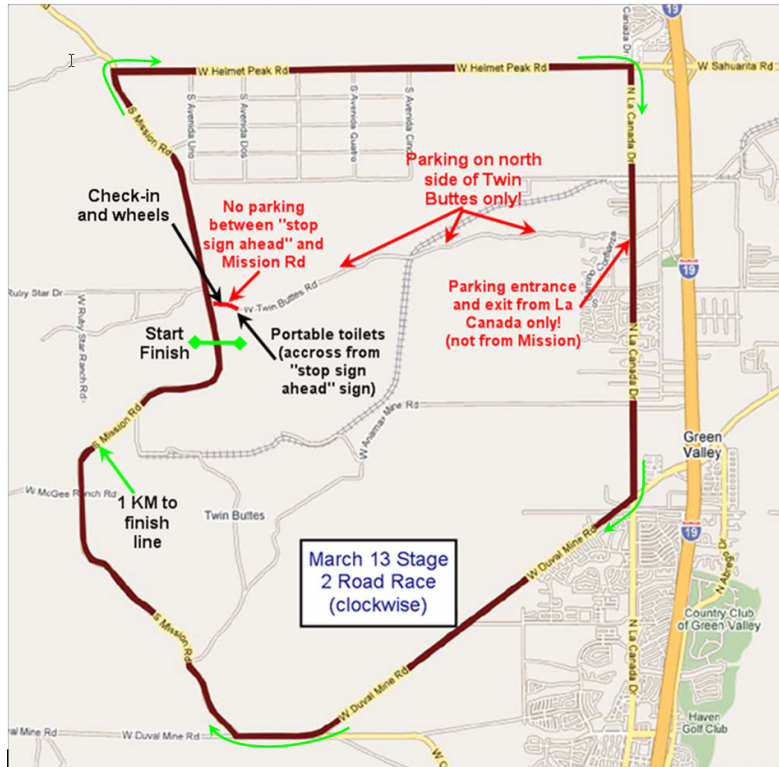

Tucson Bicycle Classic Parking Maps

Stage 2 -

Stage 2- please note new s/f line! Directions from Tucson: Take I-10 south to I-19 south to Helmet Peak exit, west to La Canada, south to Twin Buttes Rd (dirt road) which is where you will park. To alleviate parking congestion please carpool and depart after your race is over-thanks! Allow $\frac{3}{4}$ hour travel from Tucson.